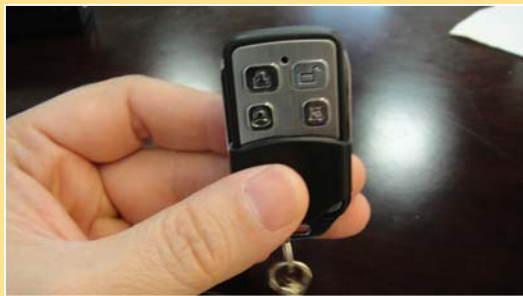

More Advanced Products Released Under Zone-BUS

Great New Complete Bus Enabled Security Module. This Is considered a complete Zone Security I/O Panel with 8-Z and 2-Relay Outputs for connecting Siren, flasher, Silent Dialer. Also It has Link to UPS Battery Backup power link. Each Module has All the Codes, Logics of Security with Away, vacation, Day Night ++ built in. The Module Is cascade-able

To Complete the Great Action, The New Z-BUS come ready with Key-fob Security Controller for Panic, Arm and Disarm

"We Have No Limits, and Our Dreams Grow with our Achievements" Smarthome Guru

The New Integrated Video Intercom With Touchscreen ready for Community Service