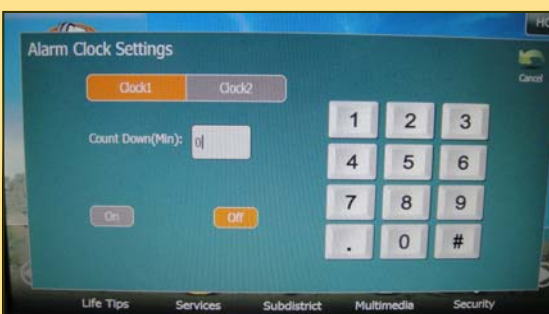

The New Integrated Video Intercom With Touchscreen ready for Community Service