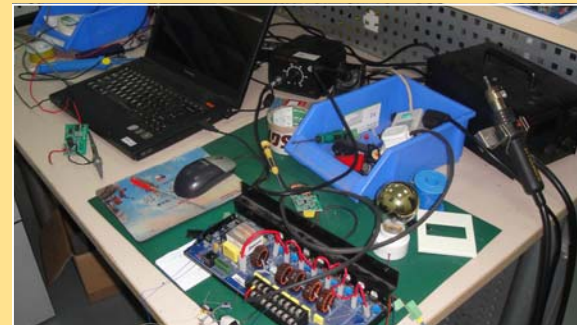

Finally the Needed BUS Controlled Power Outlet with Local Plug and Play Flexibility Another Product Added for 2011 Basket of Smart Products

Close Ups on some of the New Z-BUS 2011 Parts and Features

Latest Parts Tech. Totally Silent Dry State Relays and Dimmers with High Power Loads Each are the New Parts that Constitute the Base of the New Controllers

Great Ready Wall DB with Power Supply Distribution and Battery Backup to give Professional and Easy to maintain Look and Feel

The Logic Module on left while the 11in1 New Sensor is Shown on Right: Temp, Humidity, IR in and Out, 3-Z, RF, Lux, PIR, Logic, Smoke, and Siren

More Retrofit Based on Power-BUS

The Power-BUS is based on Neutral Power Communication that is Extremely Swift and Easy to Use. Complete Range of Switches, Sockets, Din Rails, IR Emitters, Security I/O, Show Control, Bedside and Table Side, Wall Touch Switches, and Hand held Touch remotes; DMX, LED Drivers, Line Coplers for 3 Phase installations, and Much More.